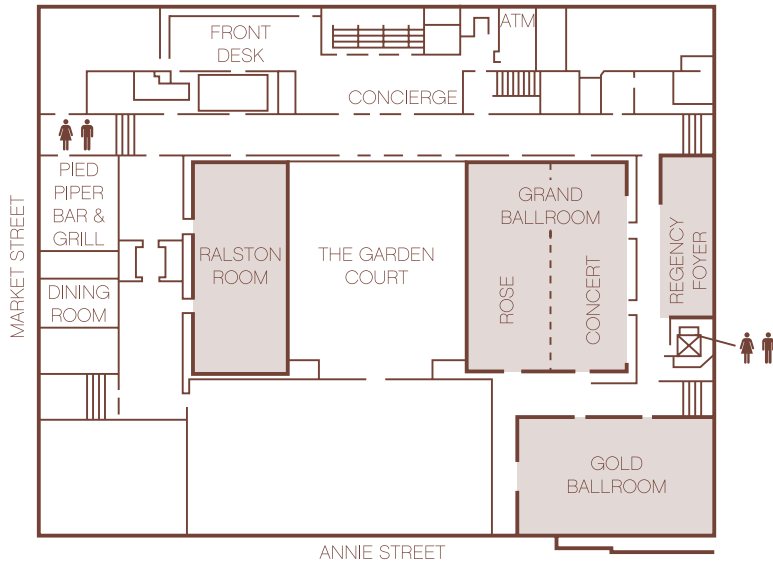

PALACE HOTEL
A LUXURY COLLECTION HOTEL

San Francisco

AUTHENTIC EXPERIENCE.
MEMORABLE MOMENTS.

MEET IN LEGENDARY STYLE

The Palace Hotel is a full-service destination that offers elegant accommodations and opulent venues for meetings and special events. Its elaborate 53,000 square feet of meeting space is divided into 23 rooms including three elegant ballrooms, three executive style boardrooms and the unrivalled Garden Court.

LOBBY LEVEL

NEW MONTGOMERY STREET

SECOND LEVEL

MEZZANINE

LOBBY LEVEL	AREA (ft ²)	SIZE (ft x ft)	CEILING HEIGHT (ft)	THEATRE	CLASSROOM	U-SHAPE	RECEPTION	BANQUET	CONFERENCE
GRAND BALLROOM	8,964	108 x 83	18	1,000	550	-	1,000	720	-
ROSE	4,536	108 x 42	18	500	288	-	500	320	-
CONCERT	4,536	108 x 42	18	500	288	-	500	320	-
REGENCY FOYER	1,452	66 x 22	18	-	-	-	250	-	-
GOLD BALLROOM	4,947	97 x 51	18	550	300	-	600	400	-
RALSTON ROOM	5,292	108 x 49	17	600	300	-	600	420	-

SECOND LEVEL	AREA (ft ²)	SIZE (ft x ft)	CEILING HEIGHT (ft)	THEATRE	CLASSROOM	U-SHAPE	RECEPTION	BANQUET	CONFERENCE
MENDOCINO	788	41' 5" x 19	10	70	36	33	85	50	32
FRENCH PARLOR- UPPER	1,290	60 x 21' 6"	11' 8"	96	48	42	150	90	-
FRENCH PARLOR- LOWER	770	44 x 17' 6"	12' 8"	-	-	-	-	40	-
CALIFORNIA PARLOR	987	47 x 21	10	70	40	32	85	50	32
SIERRA	420	21 x 20	10	25	18	-	15	20	16
NAPA	683	35 x 19' 9"	10	60	30	26	75	50	28
SONOMA	527	27 x 19' 9"	10	50	25	18	75	50	24
MONTEREY	630	30 x 21	10	50	30	16	70	50	24
SEA CLIFF	1,430	44 x 32' 5"	10	140	72	36	150	120	40
PACIFIC HEIGHTS	1,300	40 x 32' 5"	10	120	72	36	135	100	34
MARINA	1,140	40 X 28' 5"	10	110	72	36	120	90	34
PRESIDIO	1,282	45 X 28' 5"	10	120	72	36	130	100	34
SUNSET COURT	5,178	110' 2" x 42	24	300	-	-	600	220	-
TWIN PEAKS	3,042	78 x 39	14' 5"	300	175	72	330	240	64
TELEGRAPH HILL	1,267	32' 5" x 39	10	120	72	36	130	100	34