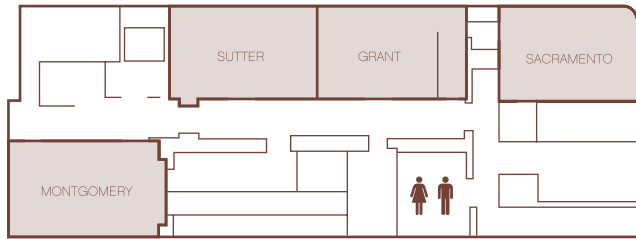

LOBBY LEVEL

NEW MONTGOMERY STREET

SECOND LEVEL

MEZZANINE

LOBBY LEVEL	AREA (ft ²)	SIZE (ft x ft)	CEILING HEIGHT (ft)	THEATRE	CLASSROOM	U-SHAPE	RECEPTION	BANQUET	CONFERENCE
GRAND BALLROOM	8,964	108 x 83	18	1,000	550	-	1,000	720	-
ROSE	4,536	108 x 42	18	500	288	-	500	320	-
CONCERT	4,536	108 x 42	18	500	288	-	500	320	-
REGENCY FOYER	1,452	66 x 22	18	-	-	-	250	-	-
GOLD BALLROOM	4,947	97 x 51	18	550	300	-	600	400	-
RALSTON ROOM	5,292	108 x 49	17	600	300	-	600	420	-

MEZZANINE	AREA (ft ²)	SIZE (ft x ft)	CEILING HEIGHT (ft)	THEATRE	CLASSROOM	U-SHAPE	RECEPTION	BANQUET	CONFERENCE
MONTGOMERY	640	40 x 16	8' 6"	-	-	-	-	-	18
SUTTER	656	34' 6" x 19	8' 6"	-	-	-	-	-	16
GRANT	513	27 x 19	8' 6"	-	-	-	-	-	14
SACRAMENTO	640	31 x 21	8' 6"	50	26	-	50	30	22

SECOND LEVEL	AREA (ft ²)	SIZE (ft x ft)	CEILING HEIGHT (ft)	THEATRE	CLASSROOM	U-SHAPE	RECEPTION	BANQUET	CONFERENCE
MENDOCINO	788	41' 5" x 19	10	70	36	33	85	50	32
FRENCH PARLOR- UPPER	1,290	60 x 21' 6"	11' 8"	96	48	42	150	90	-
FRENCH PARLOR- LOWER	770	44 x 17' 6"	12' 8"	-	-	-	-	40	-
CALIFORNIA PARLOR	987	47 x 21	10	70	40	32	85	50	32
SIERRA	420	21 x 20	10	25	18	-	15	20	16
NAPA	683	35 x 19' 9"	10	60	30	26	75	50	28
SONOMA	527	27 x 19' 9"	10	50	25	18	75	50	24
MONTEREY	630	30 x 21	10	50	30	16	70	50	24
SEA CLIFF	1,430	44 x 32' 5"	10	140	72	36	150	120	40
PACIFIC HEIGHTS	1,300	40 x 32' 5"	10	120	72	36	135	100	34
MARINA	1,140	40 X 28' 5"	10	110	72	36	120	90	34
PRESIDIO	1,282	45 X 28' 5"	10	120	72	36	130	100	34
SUNSET COURT	5,178	110' 2" x 42	24	300	-	-	600	220	-
TWIN PEAKS	3,042	78 x 39	14' 5"	300	175	72	330	240	64
TELEGRAPH HILL	1,267	32' 5" x 39	10	120	72	36	130	100	34