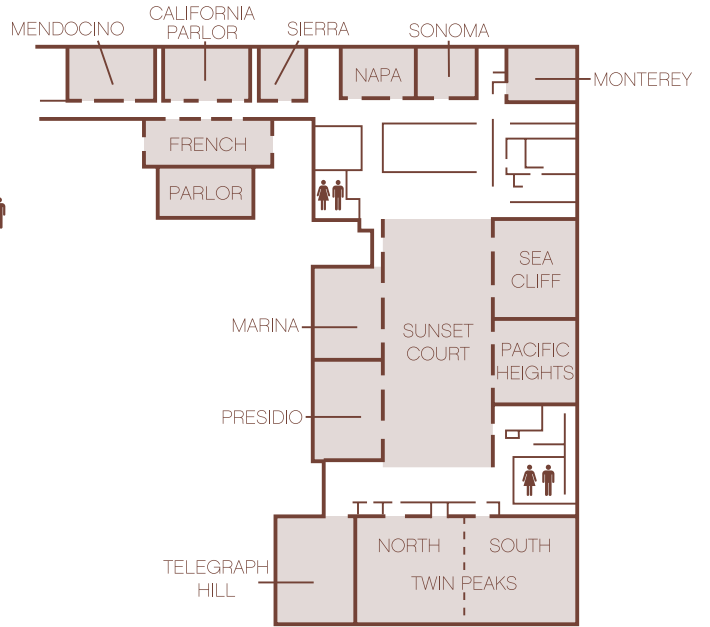

PALACE HOTEL
A LUXURY COLLECTION HOTEL

San Francisco

AUTHENTIC EXPERIENCE.
MEMORABLE MOMENTS.

MEET IN LEGENDARY STYLE

The Palace Hotel is a full-service destination that offers elegant accommodations and opulent venues for meetings and special events. Its elaborate 53,000 square feet of meeting space is divided into 23 rooms including three elegant ballrooms, three executive style boardrooms and the unrivalled Garden Court.

LOBBY LEVEL

NEW MONTGOMERY STREET

SECOND LEVEL

MEZZANINE

LOBBY LEVEL	AREA (ft ²)	SIZE (ft x ft)	CEILING HEIGHT (ft)	THEATRE	CLASSROOM	U-SHAPE	RECEPTION	BANQUET	CONFERENCE
GRAND BALLROOM	8,964	108 x 83	18	1,000	550	-	1,000	720	-
ROSE	4,536	108 x 42	18	500	288	-	500	320	-
CONCERT	4,536	108 x 42	18	500	288	-	500	320	-
REGENCY FOYER	1,452	66 x 22	18	-	-	-	250	-	-
GOLD BALLROOM	4,947	97 x 51	18	550	300	-	600	400	-
RALSTON ROOM	5,292	108 x 49	17	600	300	-	600	420	-