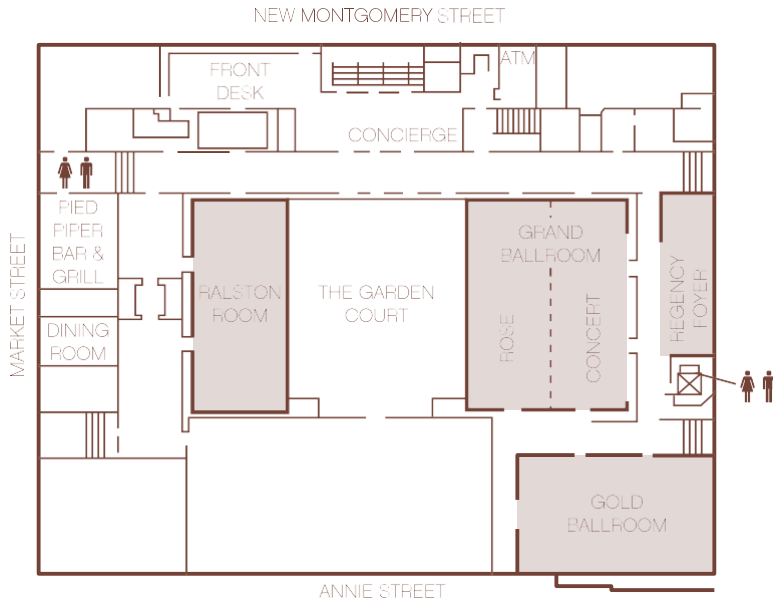

LOBBY LEVEL

SECOND LEVEL