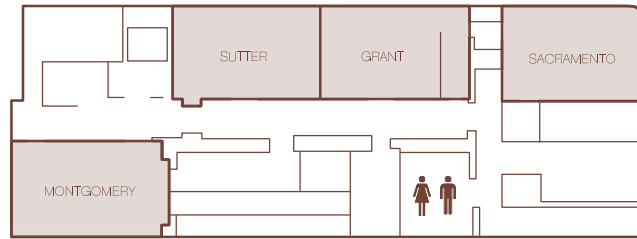

MEZZANINE

	AREA (ft²)	SIZE (ft x ft)	CEILING HEIGHT (ft)	THEATRE	CLASSROOM	U-SHAPE	RECEPTION	BANQUET	CONFERENCE
LOBBY LEVEL									
GRAND BALLROOM	8,964	108 x 83	18	1,000	550	-	1,000	720	-
ROSE	4,482	108 x 42	18	500	288	-	500	320	-
CONCERT	4,482	108 x 42	18	500	288	-	500	320	-
REGENCY FOYER	1,452	66 x 22	18	-	-	-	250	-	-
GOLD BALLROOM	4,947	97 x 51	18	550	300	-	600	400	-
RALSTON ROOM	5,292	108 x 49	17	600	300	-	600	420	-
MEZZANINE									
MONTGOMERY	640	40 x 16	8' 6"	-	-	-	-	-	18
SUTTER	656	34' 6" x 19	8' 6"	-	-	-	-	-	16
GRANT	513	27 x 19	8' 6"	-	-	-	-	-	14
SACRAMENTO	640	31 x 21	8' 6"	50	26	-	50	30	22
SECOND LEVEL									
MENDOCINO	788	41' 5" x 19	10	70	36	33	85	50	32
FRENCH PARLOR- UPPER	1,290	60 x 21' 6"	11' 8"	96	48	42	150	90	-
FRENCH PARLOR- LOWER	770	44 x 17' 6"	12' 8"	-	-	-	-	40	-
CALIFORNIA PARLOR	987	47 x 21	10	70	40	32	85	50	32
SIERRA	420	21 x 20	10	25	18	-	15	20	16
NAPA	683	35 x 19' 9"	10	60	30	26	75	50	28
SONOMA	527	27 x 19' 9"	10	50	25	18	75	50	24
MONTEREY	630	30 x 21	10	50	30	16	70	50	24
SEA CLIFF	1,430	44 x 32' 5"	10	140	72	36	150	120	40
PACIFIC HEIGHTS	1,300	40 x 32' 5"	10	120	72	36	135	100	34
MARINA	1,140	40 X 28' 5"	10	110	72	36	120	90	34
PRESIDIO	1,282	45 X 28' 5"	10	120	72	36	130	100	34
SUNSET COURT	5,178	110' 2" x 42	24	300	-	-	600	220	-
TWIN PEAKS	3,042	78 x 39	14' 5"	300	175	72	330	240	64
TELEGRAPH HILL	1,267	32' 5" x 39	10	120	72	36	130	100	34