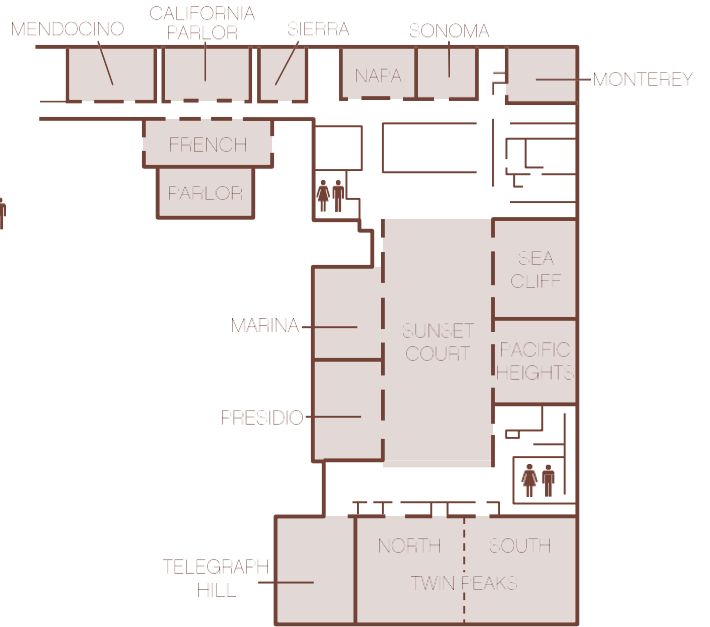

LOBBY LEVEL

SECOND LEVEL

MEZZANINE

	AREA (ft²)	SIZE (ft x ft)	CEILING HEIGHT (ft)	THEATRE	CLASSROOM	U-SHAPE	RECEPTION	BANQUET	CONFERENCE
LOBBY LEVEL									
GRAND BALLROOM	8,964	108 x 83	18	1,000	550	-	1,000	720	-
ROSE	4,482	108 x 42	18	500	288	-	500	320	-
CONCERT	4,482	108 x 42	18	500	288	-	500	320	-
REGENCY FOYER	1,452	66 x 22	18	-	-	-	250	-	-
GOLD BALLROOM	4,947	97 x 51	18	550	300	-	600	400	-
RALSTON ROOM	5,292	108 x 49	17	600	300	-	600	420	-
MEZZANINE									
MONTGOMERY	640	40 x 16	8' 6"	-	-	-	-	-	18
SUTTER	656	34' 6" x 19	8' 6"	-	-	-	-	-	16
GRANT	513	27 x 19	8' 6"	-	-	-	-	-	14
SACRAMENTO	640	31 x 21	8' 6"	50	26	-	50	30	22
SECOND LEVEL									
MENDOCINO	788	41' 5" x 19	10	70	36	33	85	50	32
FRENCH PARLOR- UPPER	1,290	60 x 21' 6"	11' 8"	96	48	42	150	90	-
FRENCH PARLOR- LOWER	770	44 x 17' 6"	12' 8"	-	-	-	-	40	-
CALIFORNIA PARLOR	987	47 x 21	10	70	40	32	85	50	32
SIERRA	420	21 x 20	10	25	18	-	15	20	16
NAPA	683	35 x 19' 9"	10	60	30	26	75	50	28
SONOMA	527	27 x 19' 9"	10	50	25	18	75	50	24
MONTEREY	630	30 x 21	10	50	30	16	70	50	24
SEA CLIFF	1,430	44 x 32' 5"	10	140	72	36	150	120	40
PACIFIC HEIGHTS	1,300	40 x 32' 5"	10	120	72	36	135	100	34
MARINA	1,140	40 X 28' 5"	10	110	72	36	120	90	34
PRESIDIO	1,282	45 X 28' 5"	10	120	72	36	130	100	34
SUNSET COURT	5,178	110' 2" x 42	24	300	-	-	600	220	-
TWIN PEAKS	3,042	78 x 39	14' 5"	300	175	72	330	240	64
TELEGRAPH HILL	1,267	32' 5" x 39	10	120	72	36	130	100	34