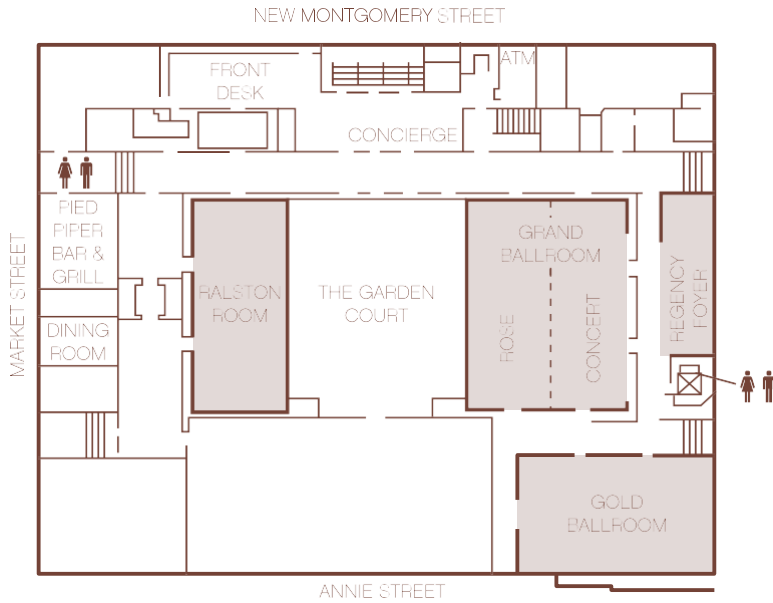

PALACE HOTEL
A LUXURY COLLECTION HOTEL

San Francisco

AUTHENTIC EXPERIENCE.
MEMORABLE MOMENTS.

MEET IN LEGENDARY STYLE

The Palace Hotel is a full-service destination that offers elegant accommodations and opulent venues for meetings and special events. Its elaborate 53,000 square feet of meeting space is divided into 23 rooms including three elegant ballrooms, three executive style boardrooms and the unrivalled Garden Court.

LOBBY LEVEL

SECOND LEVEL

MEZZANINE

	AREA (ft ²)	SIZE (ft x ft)	CEILING HEIGHT (ft)	THEATRE	CLASSROOM	U-SHAPE	RECEPTION	BANQUET	CONFERENCE
LOBBY LEVEL									
GRAND BALLROOM	8,964	108 x 83	18	1,000	550	-	1,000	720	-
ROSE	4,482	108 x 42	18	500	288	-	500	320	-
CONCERT	4,482	108 x 42	18	500	288	-	500	320	-
REGENCY FOYER	1,452	66 x 22	18	-	-	-	250	-	-
GOLD BALLROOM	4,947	97 x 51	18	550	300	-	600	400	-
RALSTON ROOM	5,292	108 x 49	17	600	300	-	600	420	-
MEZZANINE									
MONTGOMERY	640	40 x 16	8' 6"	-	-	-	-	-	18
SUTTER	656	34' 6" x 19	8' 6"	-	-	-	-	-	16
GRANT	513	27 x 19	8' 6"	-	-	-	-	-	14
SACRAMENTO	640	31 x 21	8' 6"	50	26	-	50	30	22
SECOND LEVEL									
MENDOCINO	788	41' 5" x 19	10	70	36	33	85	50	32
FRENCH PARLOR- UPPER	1,290	60 x 21' 6"	11' 8"	96	48	42	150	90	-
FRENCH PARLOR- LOWER	770	44 x 17' 6"	12' 8"	-	-	-	-	40	-
CALIFORNIA PARLOR	987	47 x 21	10	70	40	32	85	50	32
SIERRA	420	21 x 20	10	25	18	-	15	20	16
NAPA	683	35 x 19' 9"	10	60	30	26	75	50	28
SONOMA	527	27 x 19' 9"	10	50	25	18	75	50	24
MONTEREY	630	30 x 21	10	50	30	16	70	50	24
SEA CLIFF	1,430	44 x 32' 5"	10	140	72	36	150	120	40
PACIFIC HEIGHTS	1,300	40 x 32' 5"	10	120	72	36	135	100	34
MARINA	1,140	40 X 28' 5"	10	110	72	36	120	90	34
PRESIDIO	1,282	45 X 28' 5"	10	120	72	36	130	100	34
SUNSET COURT	5,178	110' 2" x 42	24	300	-	-	600	220	-
TWIN PEAKS	3,042	78 x 39	14' 5"	300	175	72	330	240	64
TELEGRAPH HILL	1,267	32' 5" x 39	10	120	72	36	130	100	34