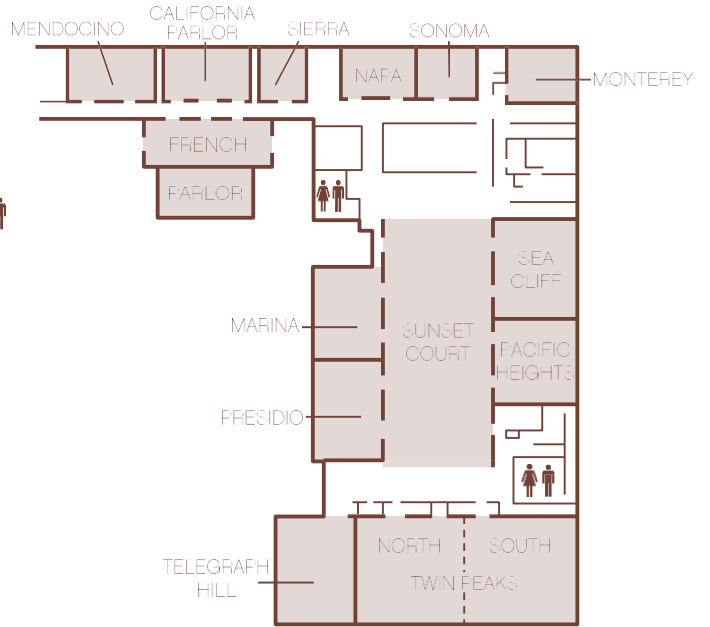

PALACE HOTEL
A LUXURY COLLECTION HOTEL

San Francisco

AUTHENTIC EXPERIENCE.
MEMORABLE MOMENTS.

MEET IN LEGENDARY STYLE

The Palace Hotel is a full-service destination that offers elegant accommodations and opulent venues for meetings and special events. Its elaborate 53,000 square feet of meeting space is divided into 23 rooms including three elegant ballrooms, three executive style boardrooms and the unrivalled Garden Court.

LOBBY LEVEL

SECOND LEVEL

MEZZANINE

	AREA (ft ²)	SIZE (ft x ft)	CEILING HEIGHT (ft)	THEATRE	CLASSROOM	U-SHAPE	RECEPTION	BANQUET	CONFERENCE
LOBBY LEVEL									
GRAND BALLROOM	8,964	108 x 83	18	1,000	550	-	1,000	720	-
ROSE	4,482	108 x 42	18	500	288	-	500	320	-
CONCERT	4,482	108 x 42	18	500	288	-	500	320	-
REGENCY FOYER	1,452	66 x 22	18	-	-	-	250	-	-
GOLD BALLROOM	4,947	97 x 51	18	550	300	-	600	400	-
RALSTON ROOM	5,292	108 x 49	17	600	300	-	600	420	-
MEZZANINE									
MONTGOMERY	640	40 x 16	8' 6"	-	-	-	-	-	18
SUTTER	656	34' 6" x 19	8' 6"	-	-	-	-	-	16
GRANT	513	27 x 19	8' 6"	-	-	-	-	-	14
SACRAMENTO	640	31 x 21	8' 6"	50	26	-	50	30	22
SECOND LEVEL									
MENDOCINO	788	41' 5" x 19	10	70	36	33	85	50	32
FRENCH PARLOR- UPPER	1,290	60 x 21' 6"	11' 8"	96	48	42	150	90	-
FRENCH PARLOR- LOWER	770	44 x 17' 6"	12' 8"	-	-	-	-	40	-
CALIFORNIA PARLOR	987	47 x 21	10	70	40	32	85	50	32
SIERRA	420	21 x 20	10	25	18	-	15	20	16
NAPA	683	35 x 19' 9"	10	60	30	26	75	50	28
SONOMA	527	27 x 19' 9"	10	50	25	18	75	50	24
MONTEREY	630	30 x 21	10	50	30	16	70	50	24
SEA CLIFF	1,430	44 x 32' 5"	10	140	72	36	150	120	40
PACIFIC HEIGHTS	1,300	40 x 32' 5"	10	120	72	36	135	100	34
MARINA	1,140	40 X 28' 5"	10	110	72	36	120	90	34
PRESIDIO	1,282	45 X 28' 5"	10	120	72	36	130	100	34
SUNSET COURT	5,178	110' 2" x 42	24	300	-	-	600	220	-
TWIN PEAKS	3,042	78 x 39	14' 5"	300	175	72	330	240	64
TELEGRAPH HILL	1,267	32' 5" x 39	10	120	72	36	130	100	34