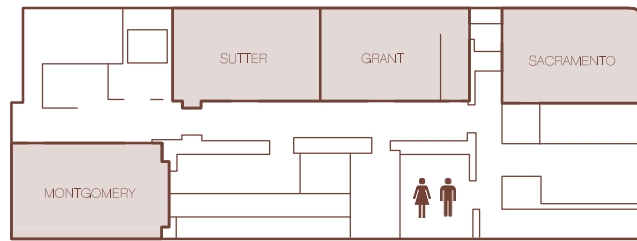

PALACE HOTEL
A LUXURY COLLECTION HOTEL

San Francisco

AUTHENTIC EXPERIENCE.
MEMORABLE MOMENTS.

MEET IN LEGENDARY STYLE

The Palace Hotel is a full-service destination that offers elegant accommodations and opulent venues for meetings and special events. Its elaborate 53,000 square feet of meeting space is divided into 23 rooms including three elegant ballrooms, three executive style boardrooms and the unrivalled Garden Court.

LOBBY LEVEL

SECOND LEVEL

MEZZANINE

	AREA (ft ²)	SIZE (ft x ft)	CEILING HEIGHT (ft)	THEATRE	CLASSROOM	U-SHAPE	RECEPTION	BANQUET	CONFERENCE
LOBBY LEVEL									
GRAND BALLROOM	8,964	108 x 83	18	1,000	550	-	1,000	720	-
ROSE	4,482	108 x 42	18	500	288	-	500	320	-
CONCERT	4,482	108 x 42	18	500	288	-	500	320	-
REGENCY FOYER	1,452	66 x 22	18	-	-	-	250	-	-
GOLD BALLROOM	4,947	97 x 51	18	550	300	-	600	400	-
RALSTON ROOM	5,292	108 x 49	17	600	300	-	600	420	-
MEZZANINE									
MONTGOMERY	640	40 x 16	8' 6"	-	-	-	-	-	18
SUTTER	656	34' 6" x 19	8' 6"	-	-	-	-	-	16
GRANT	513	27 x 19	8' 6"	-	-	-	-	-	14
SACRAMENTO	640	31 x 21	8' 6"	50	26	-	50	30	22
SECOND LEVEL									
MENDOCINO	788	41' 5" x 19	10	70	36	33	85	50	32
FRENCH PARLOR- UPPER	1,290	60 x 21' 6"	11' 8"	96	48	42	150	90	-
FRENCH PARLOR- LOWER	770	44 x 17' 6"	12' 8"	-	-	-	-	40	-
CALIFORNIA PARLOR	987	47 x 21	10	70	40	32	85	50	32
SIERRA	420	21 x 20	10	25	18	-	15	20	16
NAPA	683	35 x 19' 9"	10	60	30	26	75	50	28
SONOMA	527	27 x 19' 9"	10	50	25	18	75	50	24
MONTEREY	630	30 x 21	10	50	30	16	70	50	24
SEA CLIFF	1,430	44 x 32' 5"	10	140	72	36	150	120	40
PACIFIC HEIGHTS	1,300	40 x 32' 5"	10	120	72	36	135	100	34
MARINA	1,140	40 X 28' 5"	10	110	72	36	120	90	34
PRESIDIO	1,282	45 X 28' 5"	10	120	72	36	130	100	34
SUNSET COURT	5,178	110' 2" x 42	24	300	-	-	600	220	-
TWIN PEAKS	3,042	78 x 39	14' 5"	300	175	72	330	240	64
TELEGRAPH HILL	1,267	32' 5" x 39	10	120	72	36	130	100	34